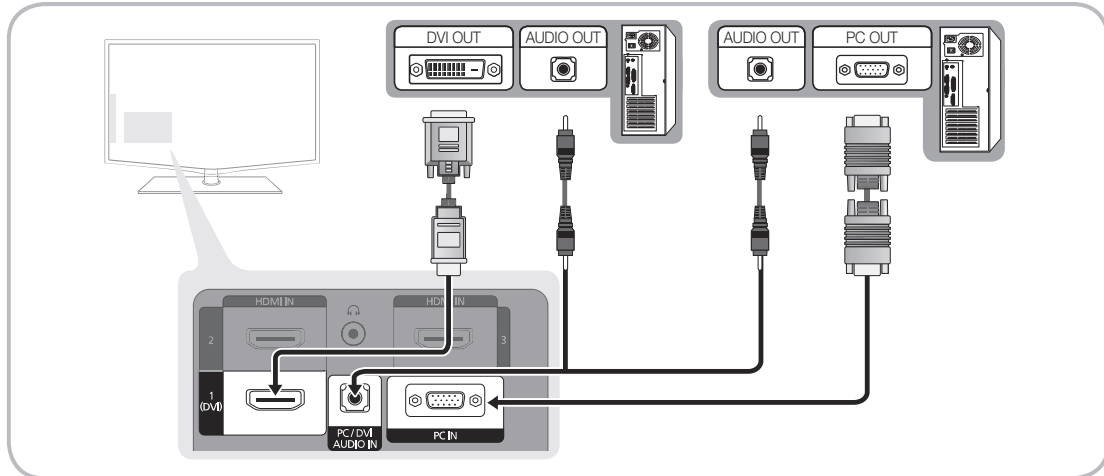

Advanced Features

Connecting to a PC

Using an HDMI/DVI Cable / a D-sub Cable

Display Modes (D-Sub and HDMI/DVI Input)

Optimal resolution is 1920 X 1080 @ 60 Hz

Mode	Resolution	Horizontal Frequency (KHz)	Vertical Frequency (Hz)	Pixel Clock Frequency (MHz)	Sync Polarity (H / V)
IBM	640 x 350	31.469	70.086	25.175	+/-
	720 x 400	31.469	70.087	28.322	-/+
MAC	640 x 480	35.000	66.667	30.240	-/-
	832 x 624	49.726	74.551	57.284	-/-
	1152 x 870	68.681	75.062	100.000	-/-
VESA CVT	720 x 576	35.910	59.950	32.750	-/+
	1152 x 864	53.783	59.959	81.750	-/+
	1280 x 720	56.456	74.777	95.750	-/+
	1280 x 960	75.231	74.857	130.000	-/+
VESA DMT	640 x 480	31.469	59.940	25.175	-/-
	640 x 480	37.861	72.809	31.500	-/-
	640 x 480	37.500	75.000	31.500	-/-
	800 x 600	37.879	60.317	40.000	+/+
	800 x 600	48.077	72.188	50.000	+/+
	800 x 600	46.875	75.000	49.500	+/+
	1024 x 768	48.363	60.004	65.000	-/-
	1024 x 768	56.476	70.069	75.000	-/-
	1024 x 768	60.023	75.029	78.750	+/+
	1152 x 864	67.500	75.000	108.000	+/+
	1280 x 1024	63.981	60.020	108.000	+/+
	1280 x 1024	79.976	75.025	135.000	+/+
	1280 x 800	49.702	59.810	83.500	-/+
	1280 x 800	62.795	74.934	106.500	-/+
	1280 x 960	60.000	60.000	108.000	+/+
	1280 x 720	45.000	60.000	74.250	+/+
	1360 x 768	47.712	60.015	85.500	+/+
1440 x 900	55.935	59.887	106.500	-/+	
1440 x 900	70.635	74.984	136.750	-/+	
1600 x 1200	75.000	60.000	162.000	+/+	
1680 x 1050	65.290	59.954	146.250	-/+	
VESA GTF	1280 x 720	52.500	70.000	89.040	-/+
	1280 x 1024	74.620	70.000	128.943	-/-
VESA DMT / DTV CEA	1920 x 1080p	67.500	60.000	148.500	+/+

NOTE

- For HDMI/DVI cable connection, you must use the HDMI IN 1(DVI) jack.
- The interlace mode is not supported.
- The set might operate abnormally if a non-standard video format is selected.
- Separate and Composite modes are supported. SOG(Sync On Green) is not supported.